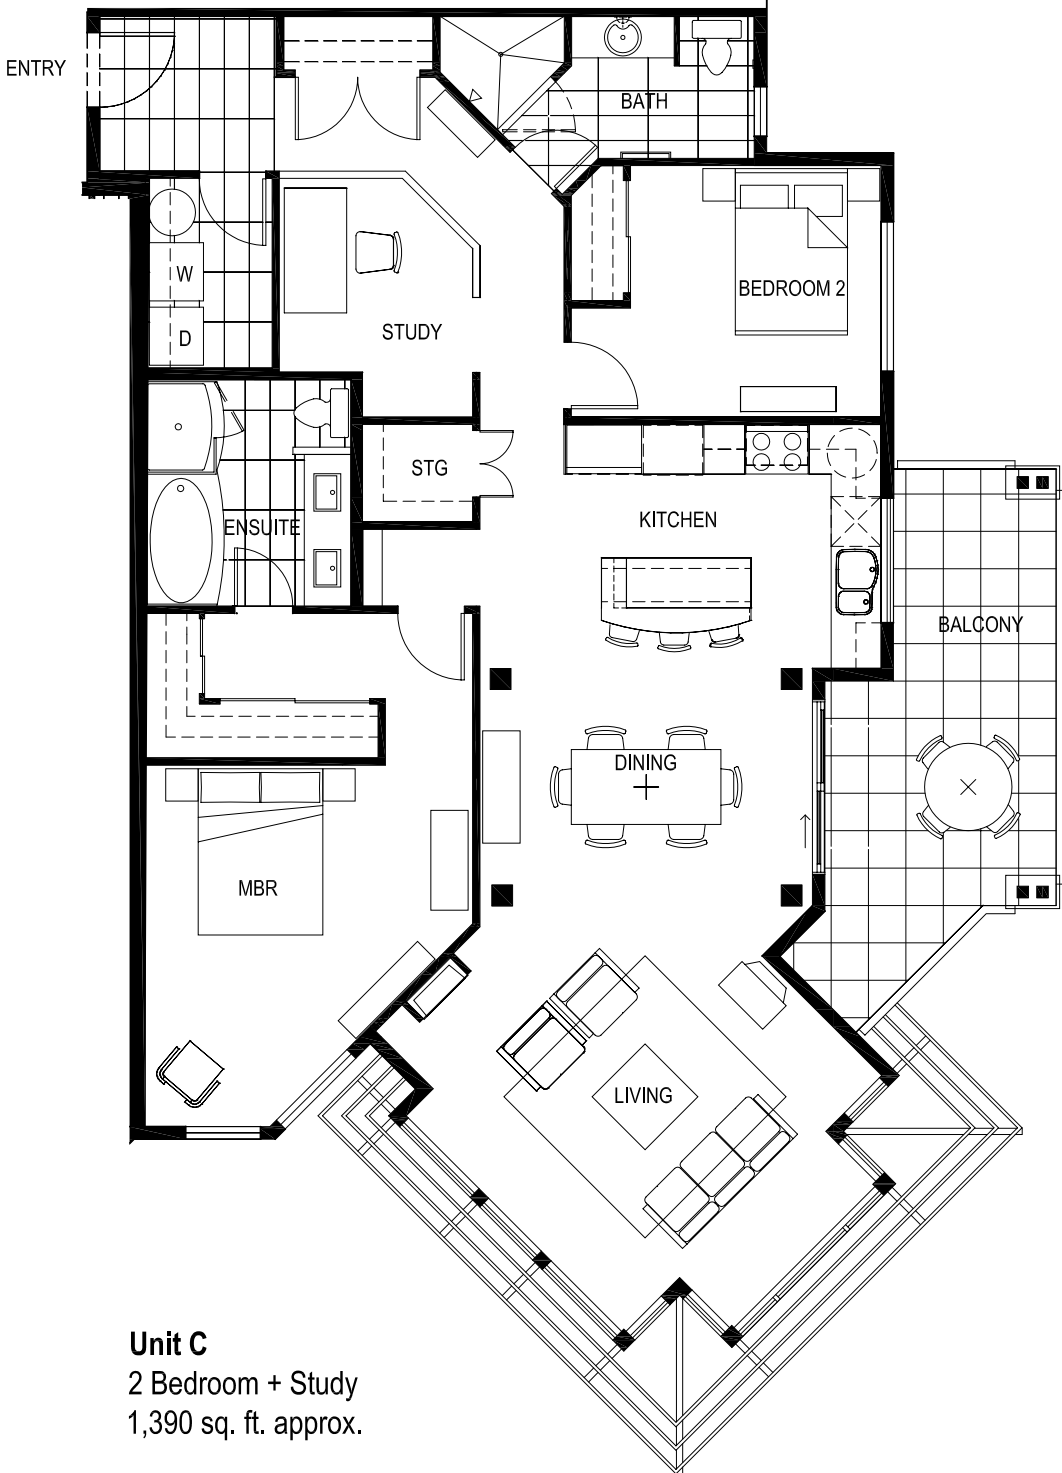

THE WEST in Davis Bay

Unit C
2 Bedroom + Study
1,390 sq. ft. approx.

The developer reserves the right to make modifications to plans, specifications and features. All interior colours, furniture and decor are for illustration purposes only.